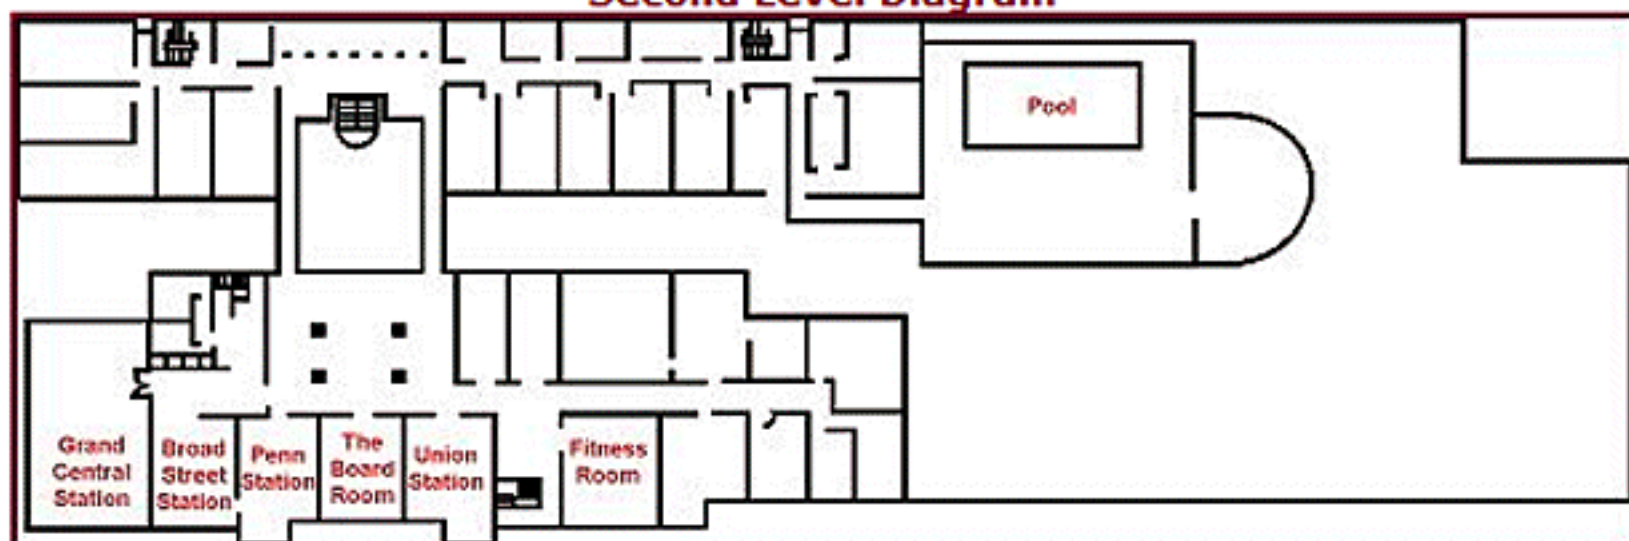

CROWNE PLAZA®

HOTELS & RESORTS
PENSACOLA GRAND HOTEL

LOCAL: 850.433.3336
TOLL FREE: 1.877.2.CROWNE
FAX: 850.469.1417

Room (Second Level)	Size	Sq. Ft.	Theatre	School Room	Banquet	Reception	Conference
Grand Central Station	47 x 28	1,316	150	75	90	125	45
Broad Street Station	18 x 25	450	50	18	40	35	18
Penn Station	20 x 24	480	50	15	40	35	15
The Board Room	19 x 24	456	----	-----	-----	-----	15
Union Station	19 x 24	456	50	15	40	35	15

(All second Floor Meeting Rooms have 12 ft. ceilings)

Second Level Diagram

Room (Ground Level)	Size	Sq. Ft.	Theatre	School Room	Banquet	Reception	Conference
Grand Ballroom	79 x 56	4,426	500	250	300	400	-----
Ballroom Section "A"	28 x 56	1,568	240	80	100	125	45
Ballroom Section "B"	28 x 56	1,568	240	80	100	125	45
Ballroom Section "C"	28 x 56	1,290	240	80	100	125	45
Pre-Function Area	15 x 80	1140	-----	-----	-----	-----	-----
Mount Claire Sta.	19x24	456	-----	-----	-----	-----	8

(The Grand Ballroom has 10 ft. ceilings)

Ground Level Diagram