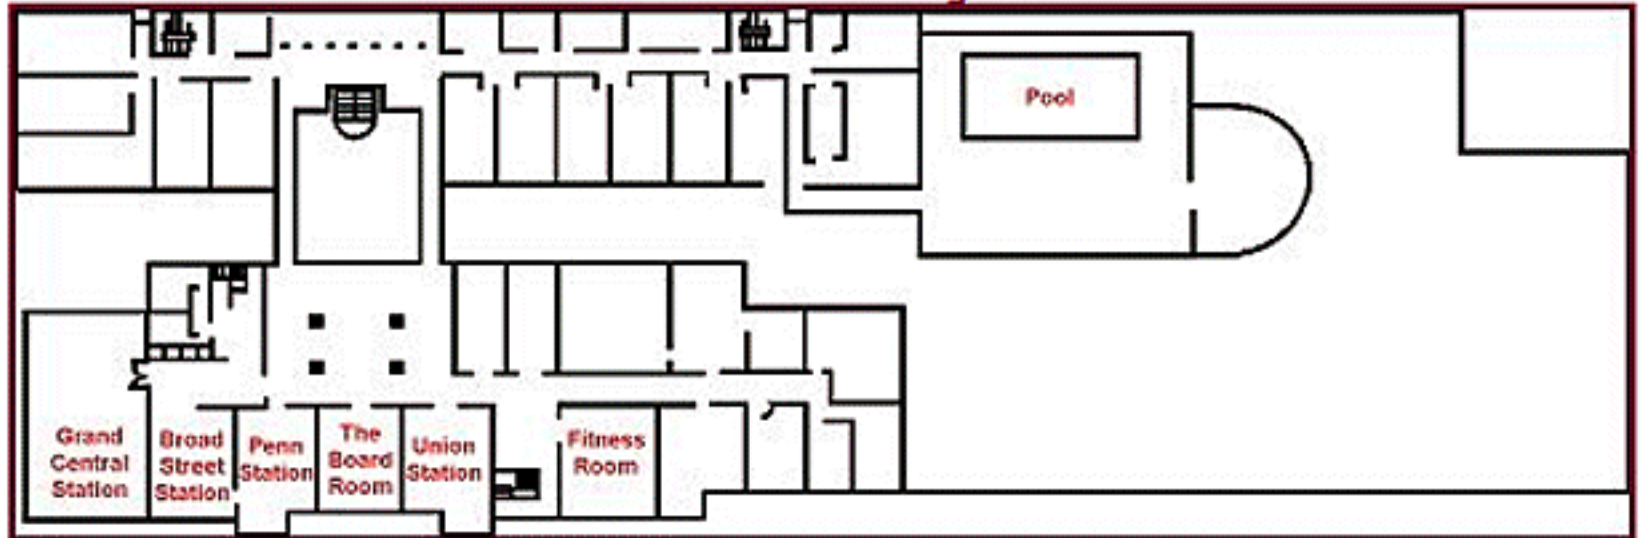

CROWNE PLAZA®

HOTELS & RESORTS
PENSACOLA GRAND HOTEL

LOCAL: 850.433.3336
TOLL FREE: 1.877.2.CROWNE
FAX: 850.469.1417

Room (Second Level)	Size	Sq. Ft.	Theatre	School Room	Banquet	Reception	Conference
Grand Central Station	47 x 28	1,316	150	75	90	125	45
Broad Street Station	18 x 25	450	50	18	40	35	18
Penn Station	20 x 24	480	50	15	40	35	15
The Board Room	19 x 24	456	----	-----	-----	-----	15
Union Station	19 x 24	456	50	15	40	35	15

(All second Floor Meeting Rooms have 12 ft. ceilings)

Second Level Diagram

Room (Ground Level)	Size	Sq. Ft.	Theatre	School Room	Banquet	Reception	Conference
Grand Ballroom	79 x 56	4,426	500	250	300	400	-----
Ballroom Section "A"	28 x 56	1,568	240	80	100	125	45
Ballroom Section "B"	28 x 56	1,568	240	80	100	125	45
Ballroom Section "C"	28 x 56	1,290	240	80	100	125	45
Pre-Function Area	15 x 80	1140	-----	-----	-----	-----	-----
Mount Claire Sta.	19x24	456	-----	-----	-----	-----	8

(The Grand Ballroom has 10 ft. ceilings)

Ground Level Diagram